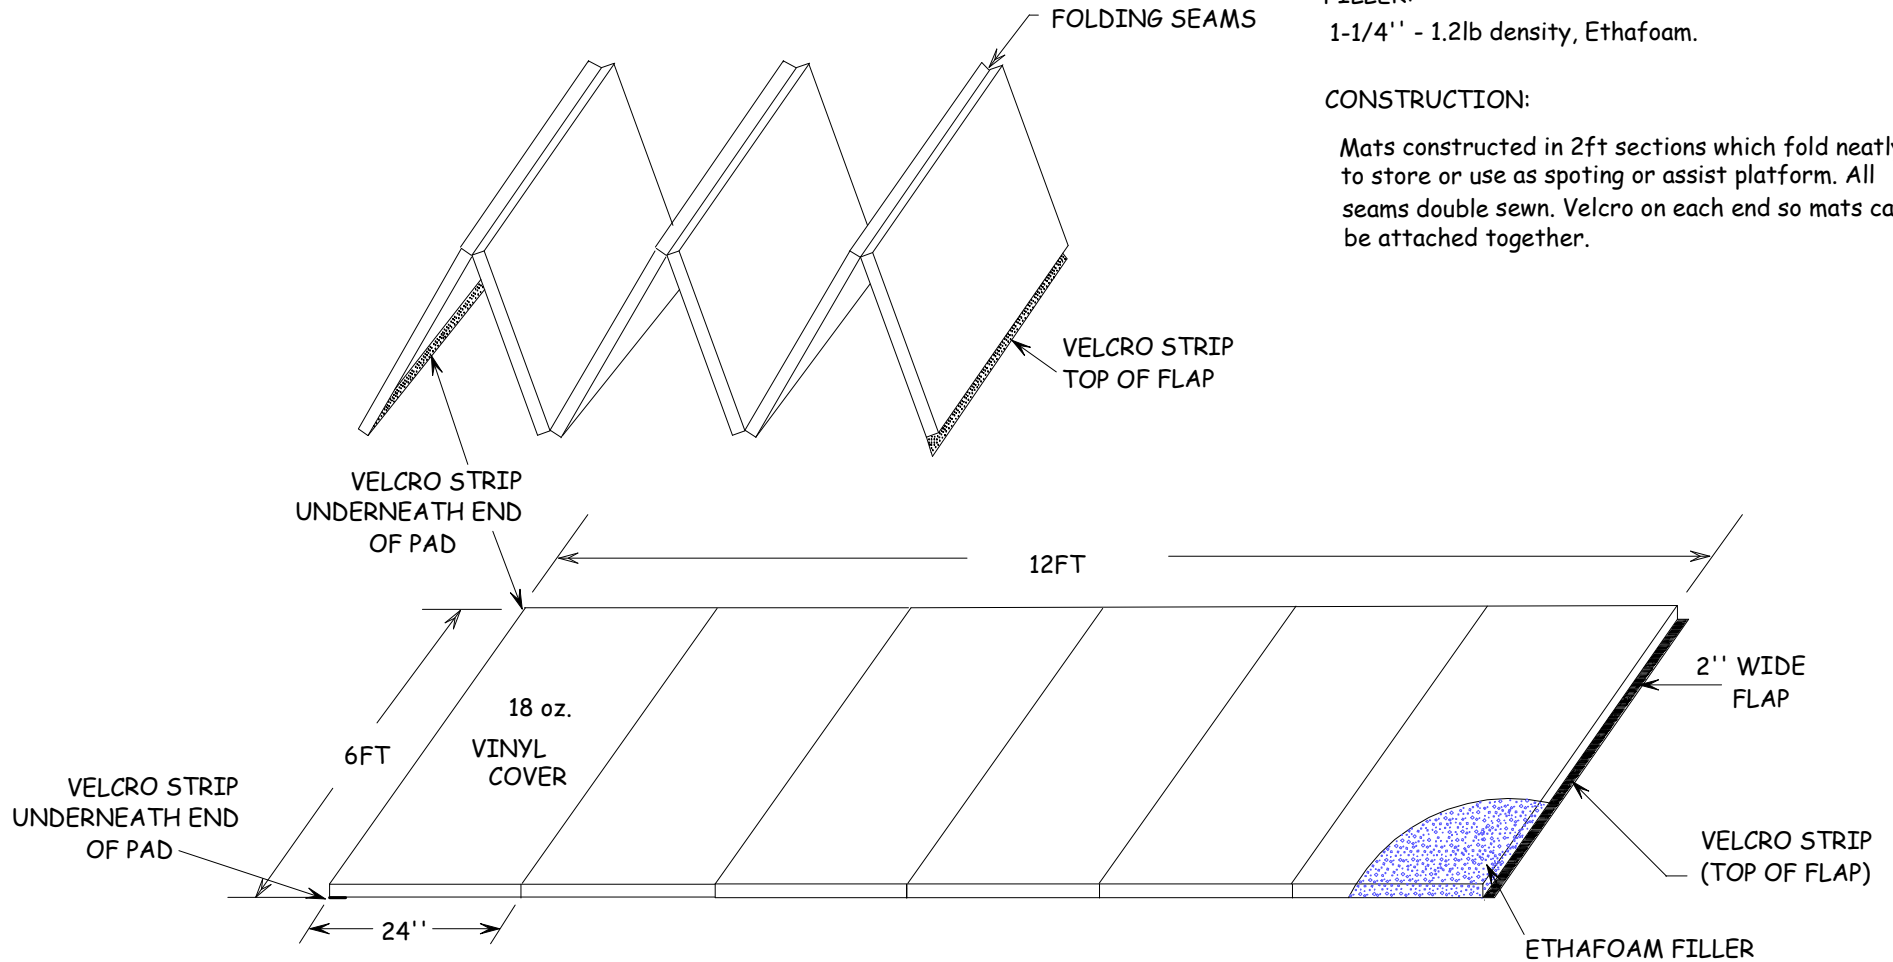

EFM - ETHAFOAM FOLDING MAT

SPECIFICATIONS:

SIZE: 6' X 12' X 1-1/4''

COVER:

18 Oz. polyester reinforced vinyl. Meets California Fire Marshal specifications.
Various colors of vinyl available.

FILLER:

1-1/4'' - 1.2lb density, Ethafoam.

CONSTRUCTION:

Mats constructed in 2ft sections which fold neatly to store or use as spotting or assist platform. All seams double sewn. Velcro on each end so mats can be attached together.

www.stackhouseathletic.com