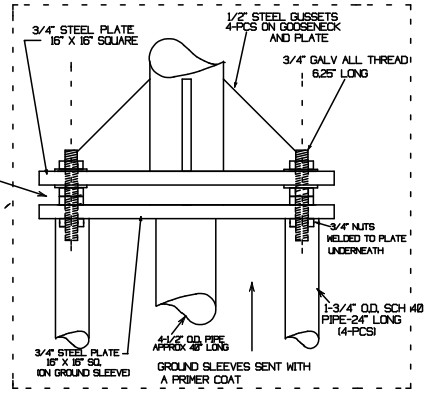

FINISH:
 - GOAL POSTS: POWDER COAT
 COLOR: WHITE OR YELLOW
 - GROUND SLEEVES: PRIMED

2" ID - 2-1/4" O.D. UPRIGHTS
 10FT STEEL - FGNGPH
 20 FT ALUMINUM - FGNGP20

GOOSENECK MATERIAL SPEC:
 4" I.D. - 4-1/2" O.D. STEEL PIPE.
 BENT TO SPECS.

NOTE: GROUND SLEEVE AND MOUNTING PLATE IS DESIGNED TO BE PLACED 8" BELOW GROUND LEVEL SO THAT GUSSETS ARE COVERED.

www.stackhouseathletic.com

SCALE: NTS
DATE: 11-08
DRAWN BY: S.L.
DWG: FGNGPH-FGNGP20-SPEC-REV-08

STACKHOUSE athletic equipment

Phone: (503) 363-1840 Toll Free: (800) 285-3604
 Fax: (503) 363-0511 www.stackhouseathletic.com

SEMI-PERMANENT GOOSENECK FOOTBALL GOAL POSTS	
5FT GOOSENECK OFFSET - SPECIFICATION DRAWING	
SHEET 1 of 1	PRODUCT CODE: FGNGPH-FGNGP20