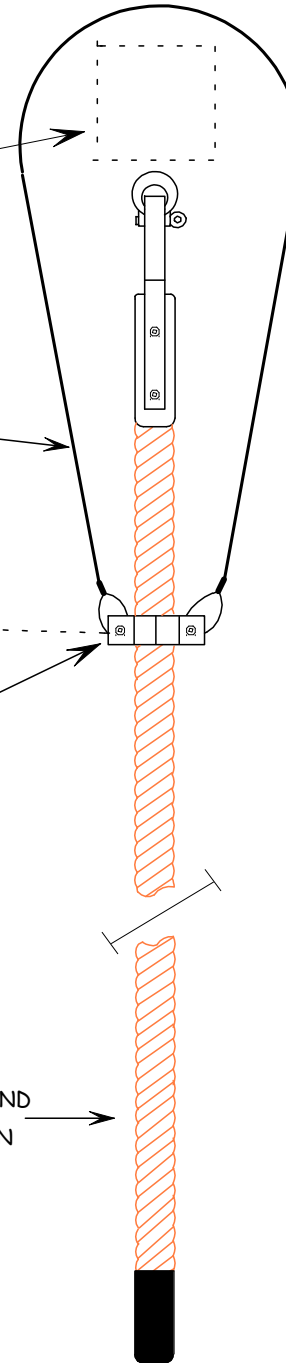

# RCSRSC - SAFETY GUARD

CABLE LOOPS INDEPENDENT ANCHOR POINT.

( I-BEAM - WOOD BEAM . ETC)

HIGHLY RECOMMENDED. TO PREVENT ROPE FROM FALLING IF ATTACHMENT PARTS FAIL OR WEAR OUT.

TOP VIEW  
(2-PIECES BOLT TOGETHER)

WILL FIT RCR AND RCD ROPES

CABLE ATTACHES BETWEEN TWO HALVES

1/8" PLASTIC COATED CABLE

3/16" X 1-1/2" FLAT BAR FORMED TO FIT ROPE

RCSR ROPE WITH TOP AND BOTTOM BOOT SHOWN

www.stackhouseathletic.com

SCALE: NTS

DRAWN BY: S.L.

PAGE 1 of 1

PRODUCT CODE: RCSRSC

DWG: RCSRSC INST/SPEC-09