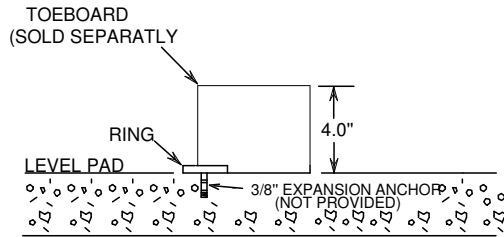

INSTALLATION INSTRUCTIONS FOR: 2-PC SHOT AND DISCUS RINGS, INSTALLED ON A LEVEL PAD

INSTALLATION NOTES:

1. CONSULT CURRENT TRACK AND FIELD RULE BOOK BEFORE INSTALLATION.
2. CHECK ALL APPLICABLE CODES, LAWS, AND REGULATIONS.
3. INSTALLATION SHOULD BE DONE BY A QUALIFIED CONTRACTOR.
4. MOUNT RINGS CENTERED ON A PROPERLY CONSTRUCTED LEVEL PAD.
5. MARK, AND DRILL FOR CONCRETE ANCHORS. SECURE WITH 3/8 BOLTS (NOT PROVIDED).

SIDE VIEW

LEVEL CONCRETE PAD

THROWING

SECTOR

www.stackhouseathletic.com

SCALE: NTS

**STACKHOUSE**  
athletic equipment

2-PC SHOT AND DISCUS RING - ALL STEEL