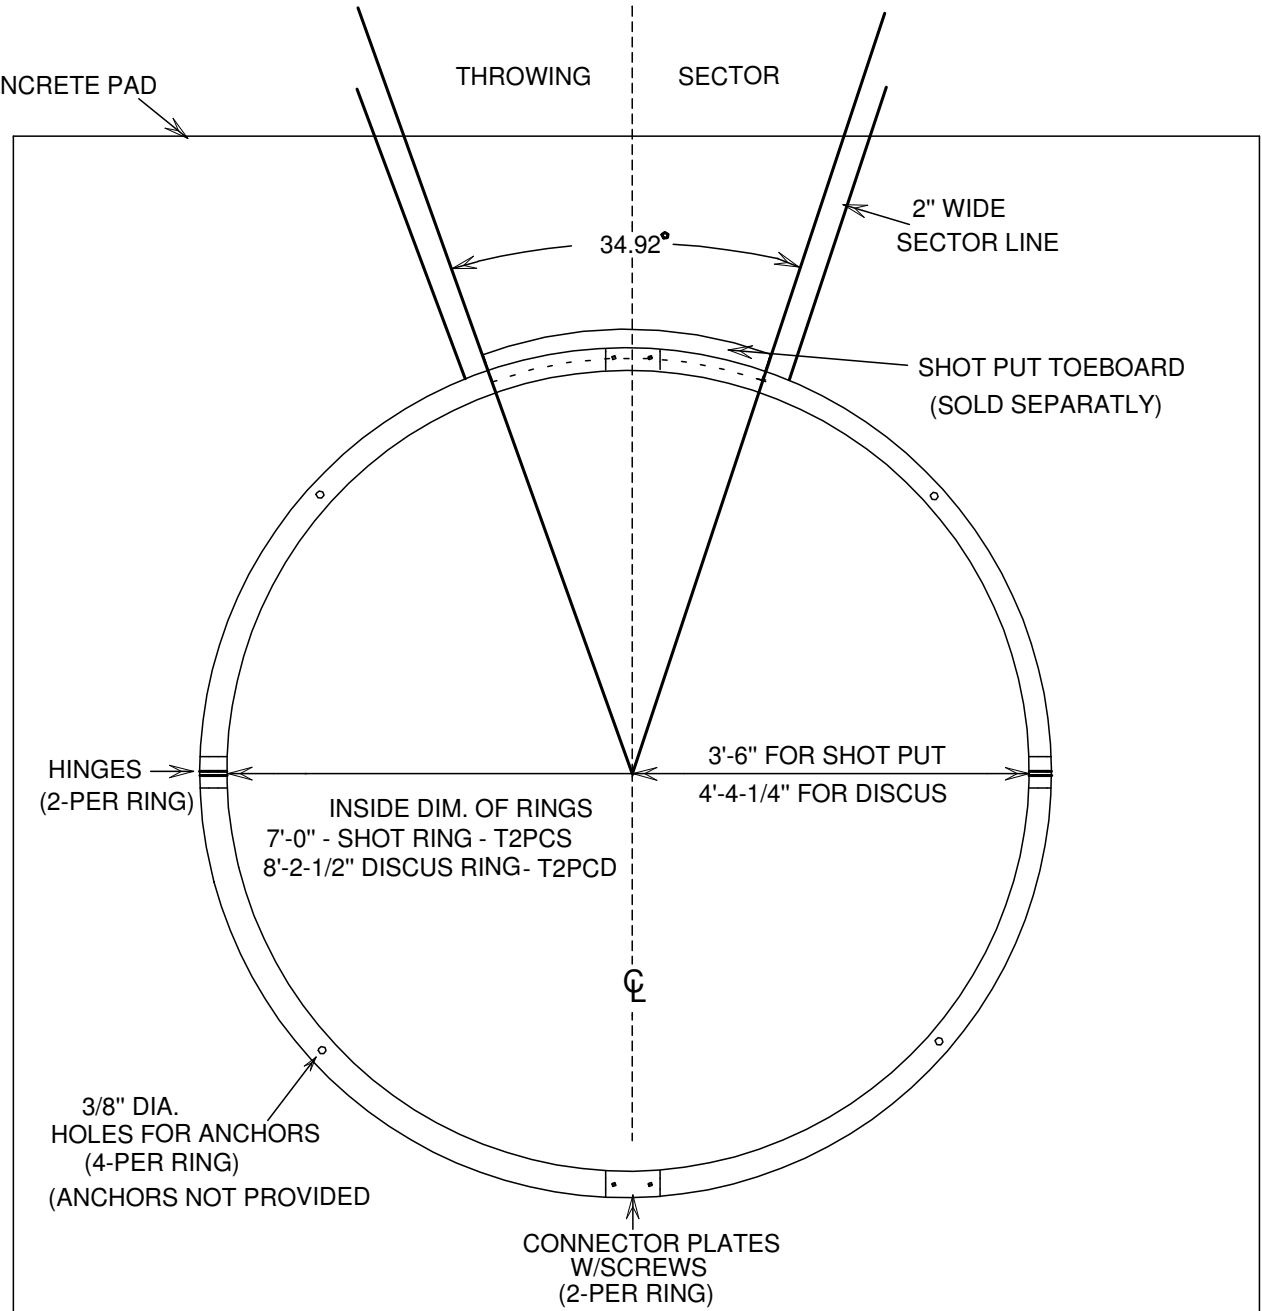

INSTALLATION INSTRUCTIONS FOR: 2-PC SHOT AND DISCUS RINGS, INSTALLED ON A LEVEL PAD

INSTALLATION NOTES:

1. CONSULT CURRENT TRACK AND FIELD RULE BOOK BEFORE INSTALLATION.
2. CHECK ALL APPLICABLE CODES, LAWS, AND REGULATIONS.
3. INSTALLATION SHOULD BE DONE BY A QUALIFIED CONTRACTOR.
4. MOUNT RINGS CENTERED ON A PROPERLY CONSTRUCTED LEVEL PAD.
5. MARK, AND DRILL FOR CONCRETE ANCHORS. SECURE WITH 3/8 BOLTS (NOT PROVIDED).

SIDE VIEW

LEVEL CONCRETE PAD

THROWING

SECTOR

www.stackhouseathletic.com

SCALE: NTS

**STACKHOUSE**  
athletic equipment

2-PC SHOT AND DISCUS RING - ALL STEEL

DATE: 12-08

INSTALLATION DRAWING

DRAWN BY: S.L.

Phone: (503) 363-1840 Toll Free: (800) 285-3604  
Fax: (503) 363-0511 www.stackhouseathletic.com

PAGE: 1 of 1

PRODUCT CODE: T2PCS / T2PCD

DWG: T2PCS/T2PCD INST-REV-08