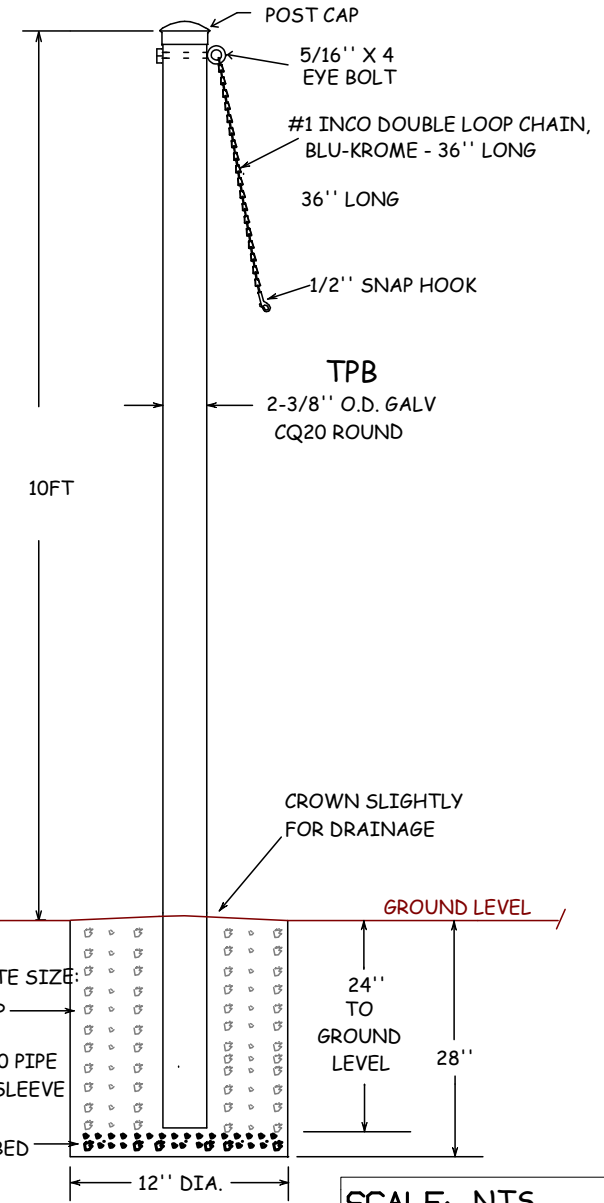

TBP - TETHERBALL POLE

SEMI-PERMANENT INSTALL

PERMANENT INSTALL

NOTE: TETHERBALL NOT INCLUDED,
(TBPB) SOLD SEPARATELY

www.stackhouseathletic.com

SCALE: NTS

STACKHOUSE
athletic equipment

TETHERBALL POLE WITH, AND W/O GROUND SLEEVE

DATE: 2-09

INSTALLATION DRAWING

DRAWN BY: S.L.

Phone: (503) 363-1840 Toll Free: (800) 285-3604

Fax: (503) 363-0511 www.stackhouseathletic.com

PAGE: 1 of 1

PRODUCT CODE: TBP/TBPS

DWG: TBP INSTALL-REV-09