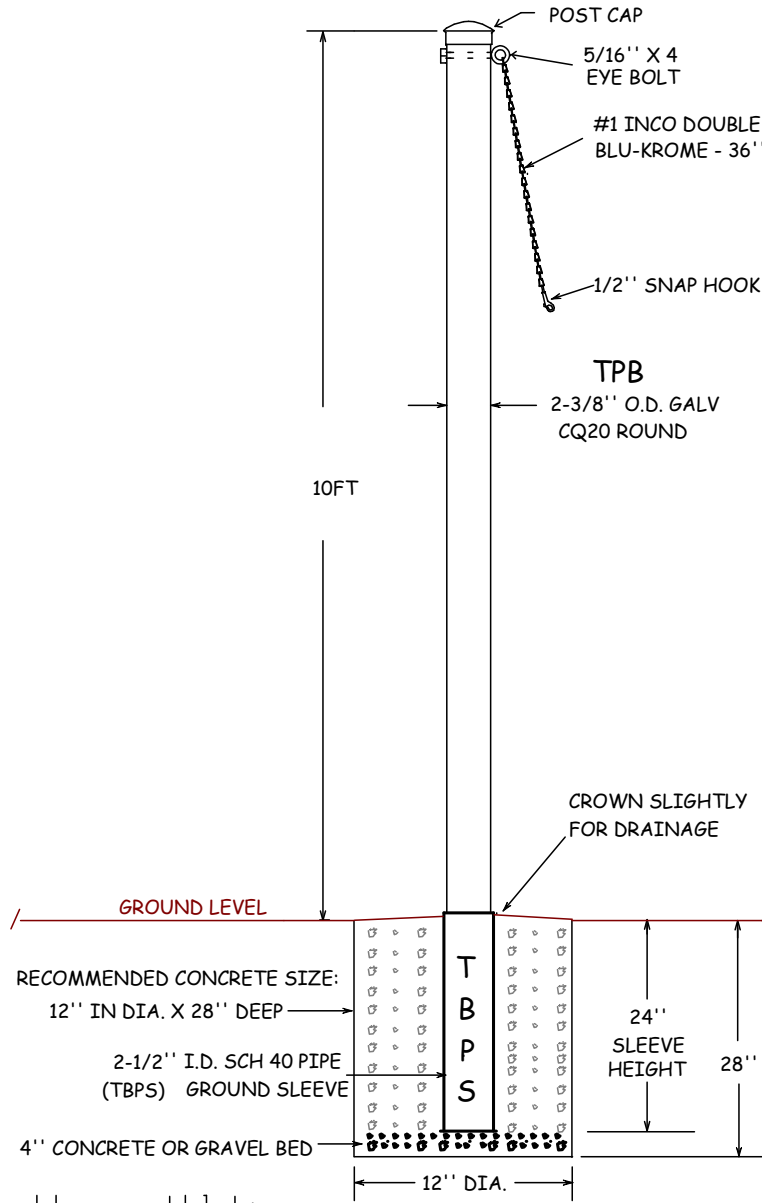

TBP - TETHERBALL POLE

SEMI-PERMANENT INSTALL

PERMANENT INSTALL

NOTE: TETHERBALL NOT INCLUDED,
(TBPB) SOLD SEPARATELY

www.stackhouseathletic.com

SCALE: NTS

STACKHOUSE
athletic equipment

TETHERBALL POLE WITH, AND W/O GROUND SLEEVE

DATE: 2-09

INSTALLATION DRAWING

DRAWN BY: S.L.

Phone: (503) 363-1840 Toll Free: (800) 285-3604

Fax: (503) 363-0511 www.stackhouseathletic.com

PAGE: 1 of 1

PRODUCT CODE: TBP/TBPS

DWG: TBP INSTALL-REV-09