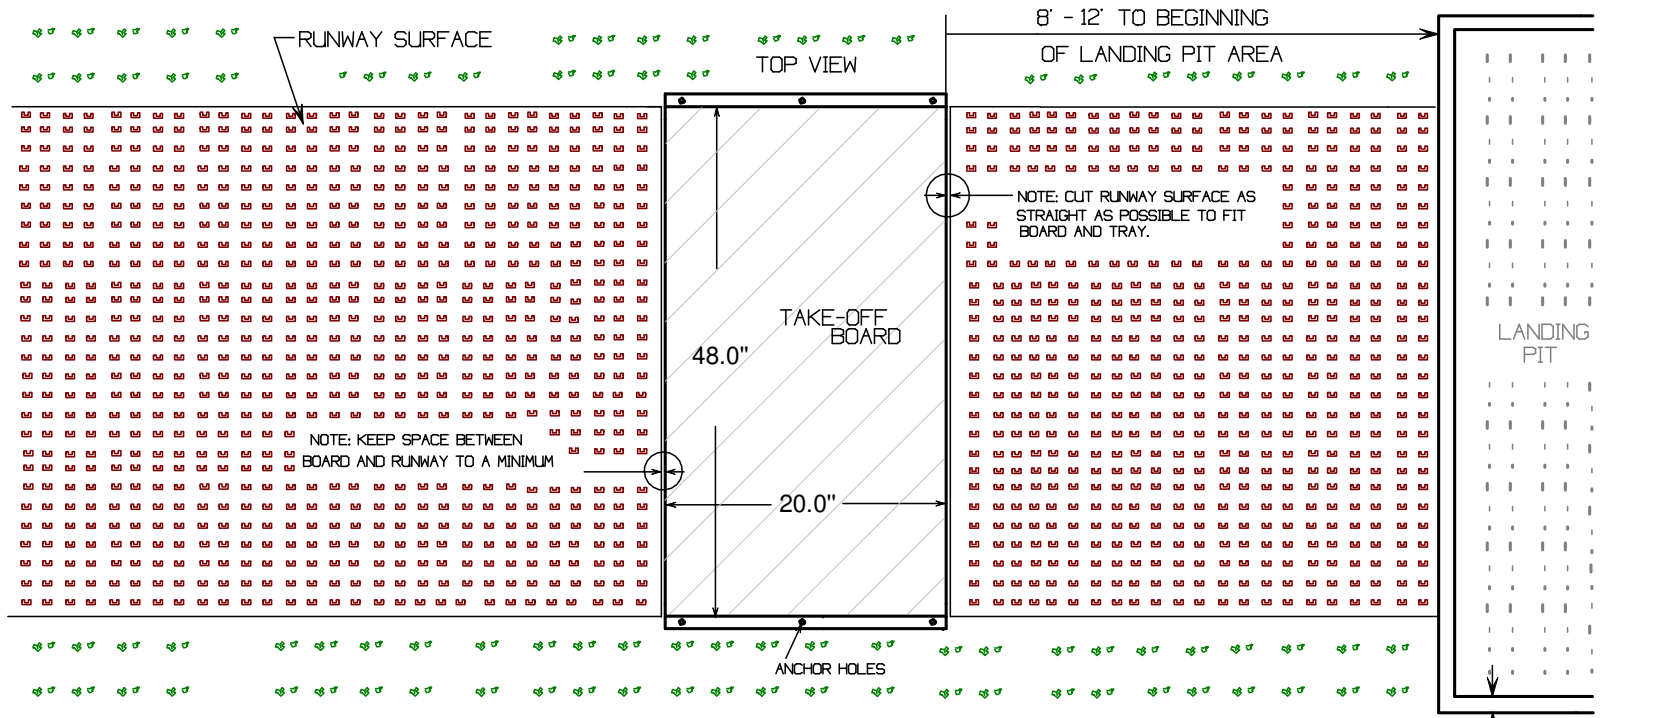

THSTBT -STAINLESS STEEL TRAY WITH THSTB BOARD SHOWN  
**NOTE: WE RECOMMEND INSTALLATION BE DONE BY A QUALIFIED CONTRACTOR, FAMILIAR WITH ALL CODES, LAWS, REGULATIONS, AND TRACK AND FIELD CONSTRUCTION.**

**NOTE: KEEP SPACE BETWEEN BOARD AND RUNWAY SURFACE TO A MINIMUM FOR SAFETY.**

**NOTE: KEEP SPACE BETWEEN BOARD AND RUNWAY SURFACE TO A MINIMUM FOR SAFETY.**

www.stackhouseathletic.com

SCALE:	NTS
DATE:	12-08
DRAWN BY:	S.L.
DWG:	THSTBT INSTALL-08