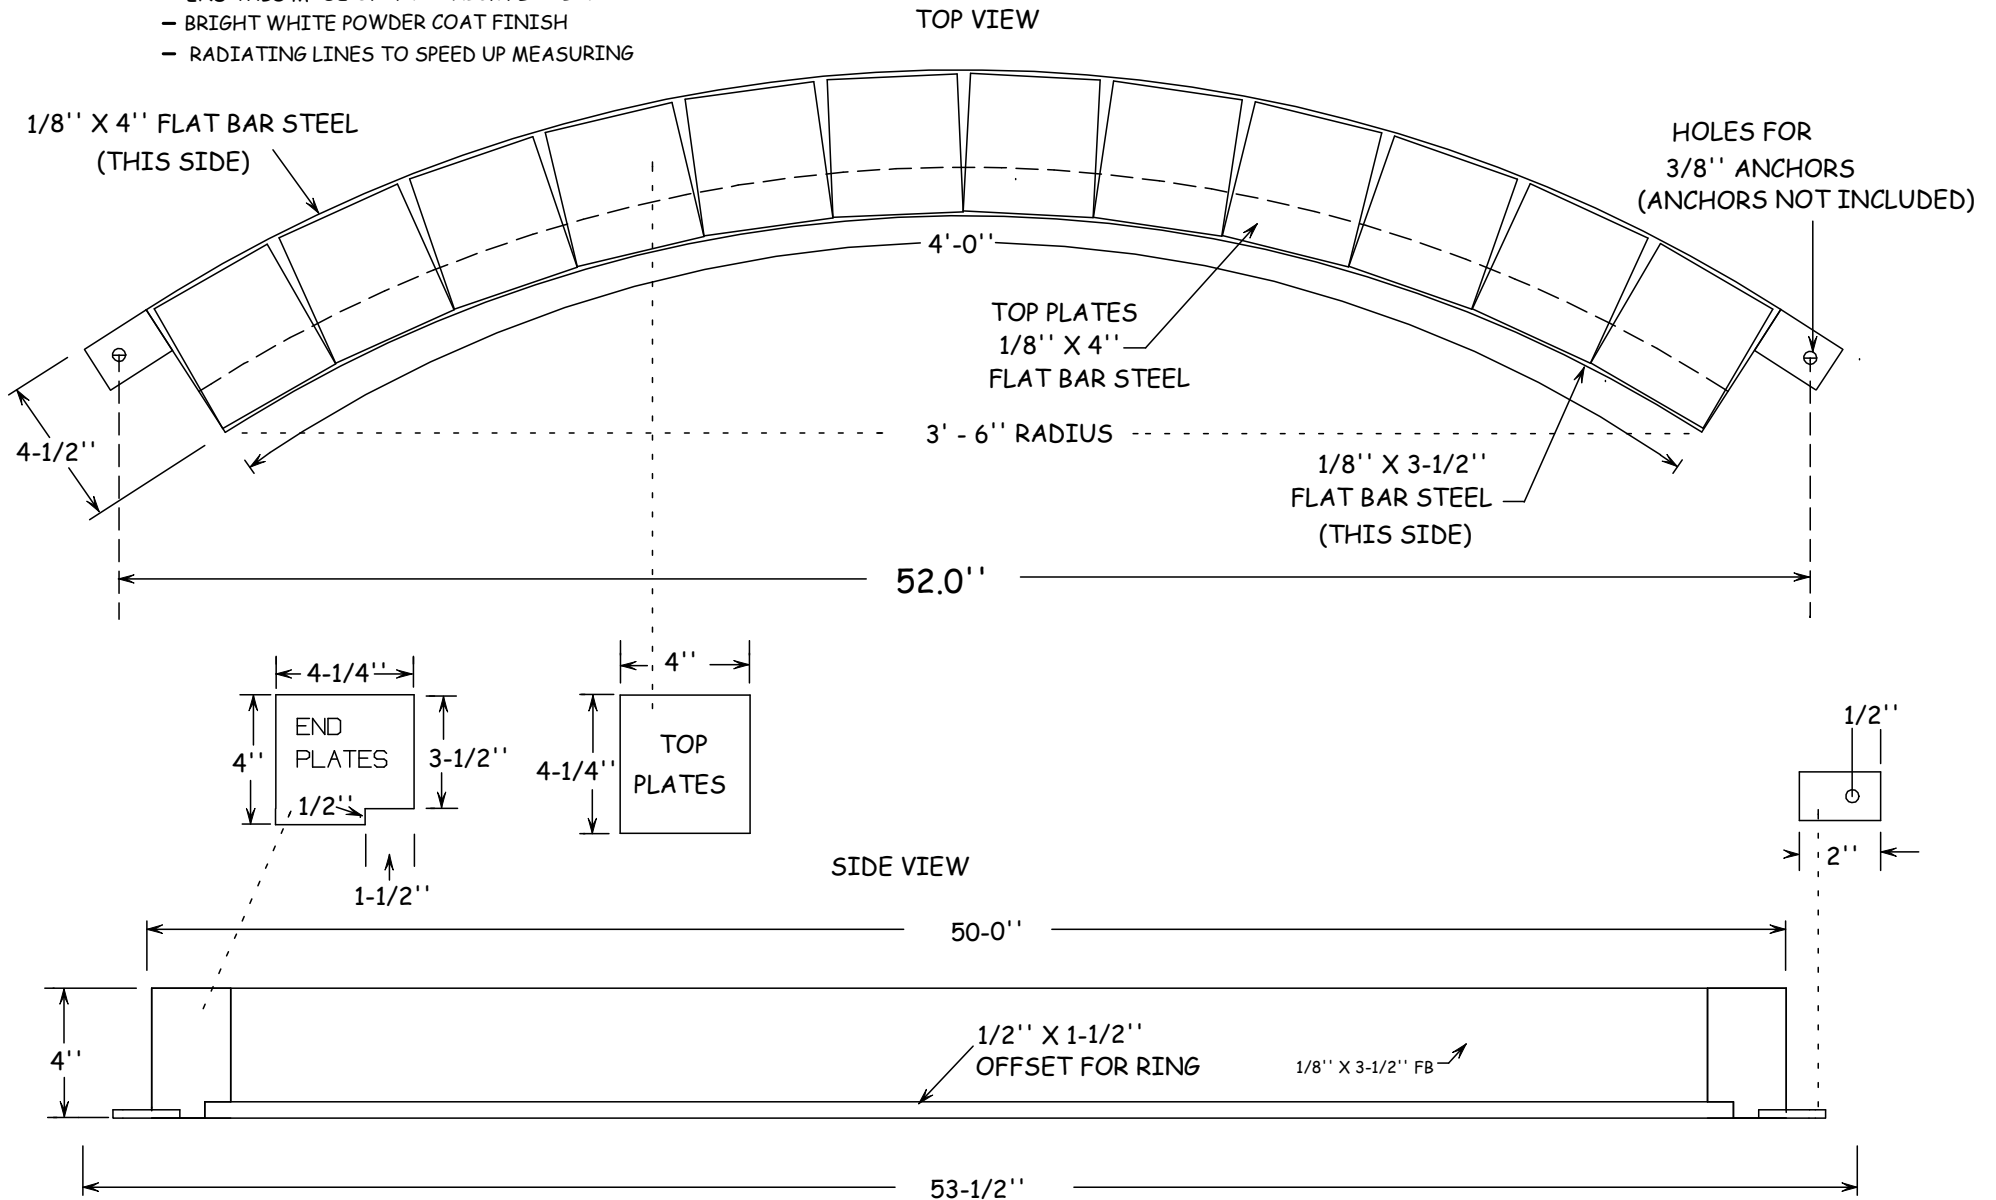

MATERIAL SPECIFICATIONS:

- TOE BOARD MADE OF 1/8" THICK FLAT BAR
- END TABS MADE OF 1/4" THICK FLAT BAR
- BRIGHT WHITE POWDER COAT FINISH
- RADIATING LINES TO SPEED UP MEASURING

www.stackhouseathletic.com

SCALE: NTS

STACKHOUSE

athletic equipment

ALL METAL SHOT PUT TOE BOARD

DATE: 12-08

SPECIFICATION DRAWING

DRAWN BY: S.L.

Phone: (503) 363-1840 Toll Free: (800) 285-3604
 Fax: (503) 363-0511 www.stackhouseathletic.com

SHEET 1 of 1

PRODUCT CODE: TMTB

DWG: TMTB SPEC-REV-08