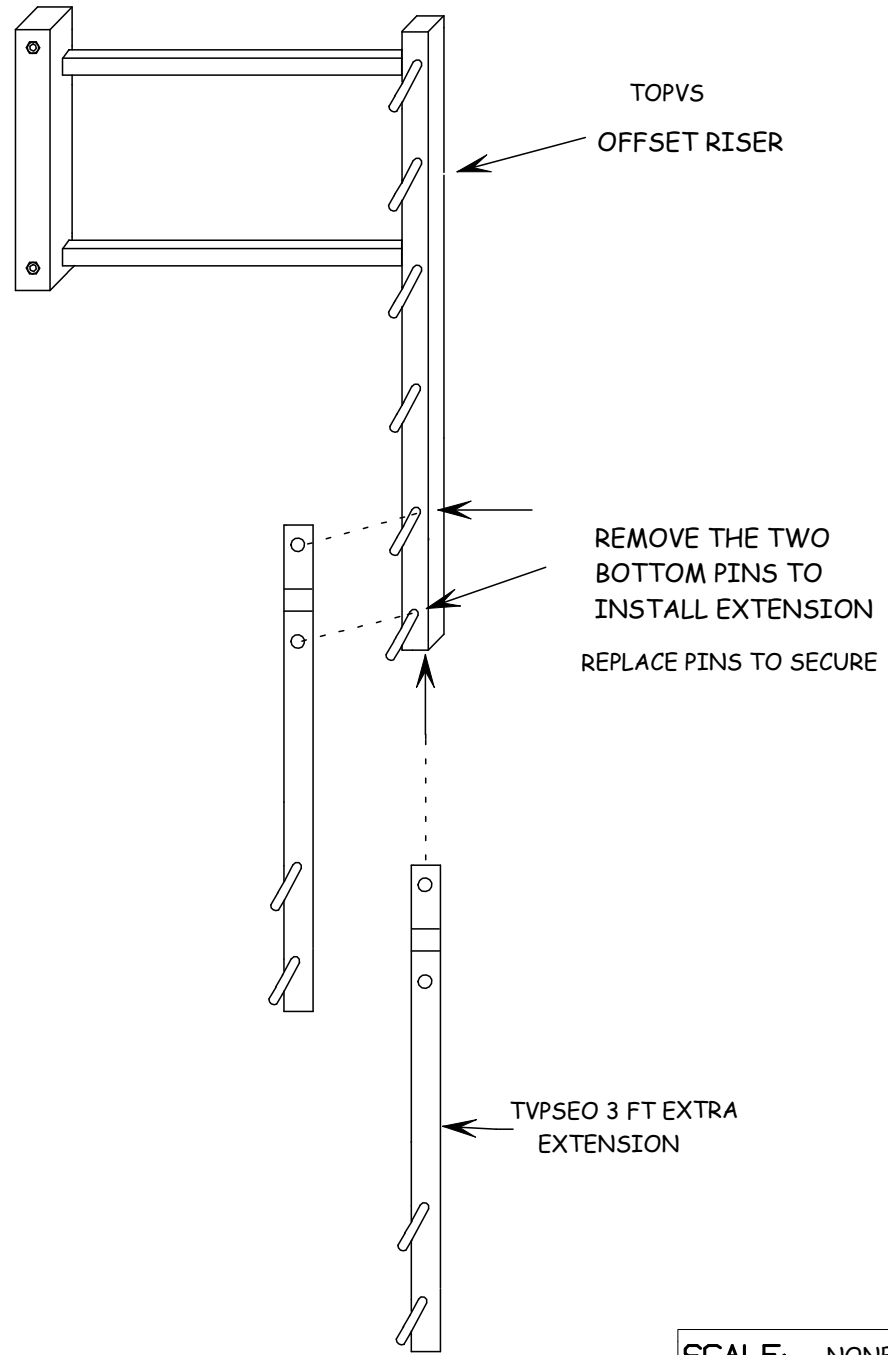

EXTRA LENGTH EXTENSION
INSTALLATION INSTRUCTIONS

PRODUCT CODE: TPVSEO

1. REMOVE BOTTOM TWO PINS ON OFFSET RISER WITH ALLEN WRENCH PROVIDED.
2. SLIDE EXTENSION UP INSIDE RISER WITH PINS FACING THE SAME DIRECTION.
3. LINE UP BOTTOM PIN HOLES WITH HOLES IN EXTENSION .
4. RE-INSTALL BOTTOM PINS TO SECURE EXTENSION.

**SAFETY NOTE: CHECK TO MAKE SURE
EXTENSION IS SECURE BEFORE SETTING UP.**

www.stackhouseathletic.com

STACKHOUSE athletic equipment

Phone: (503) 363-1840 Toll Free: (800) 285-3604
Fax: (503) 363-0511 www.stackhouseathletic.com

EXTRA EXTENSION FOR OLYMPIC POLE VAULT STANDARDS (TOPVS)

INSTALLATION INSTRUCTIONS

PAGE: 1 of 1

PRODUCT CODE: TPVSEO

SCALE: NONE

DATE: 3-09

DRAWN BY: S.L.

DWG: TPVSEO INSTALL-09