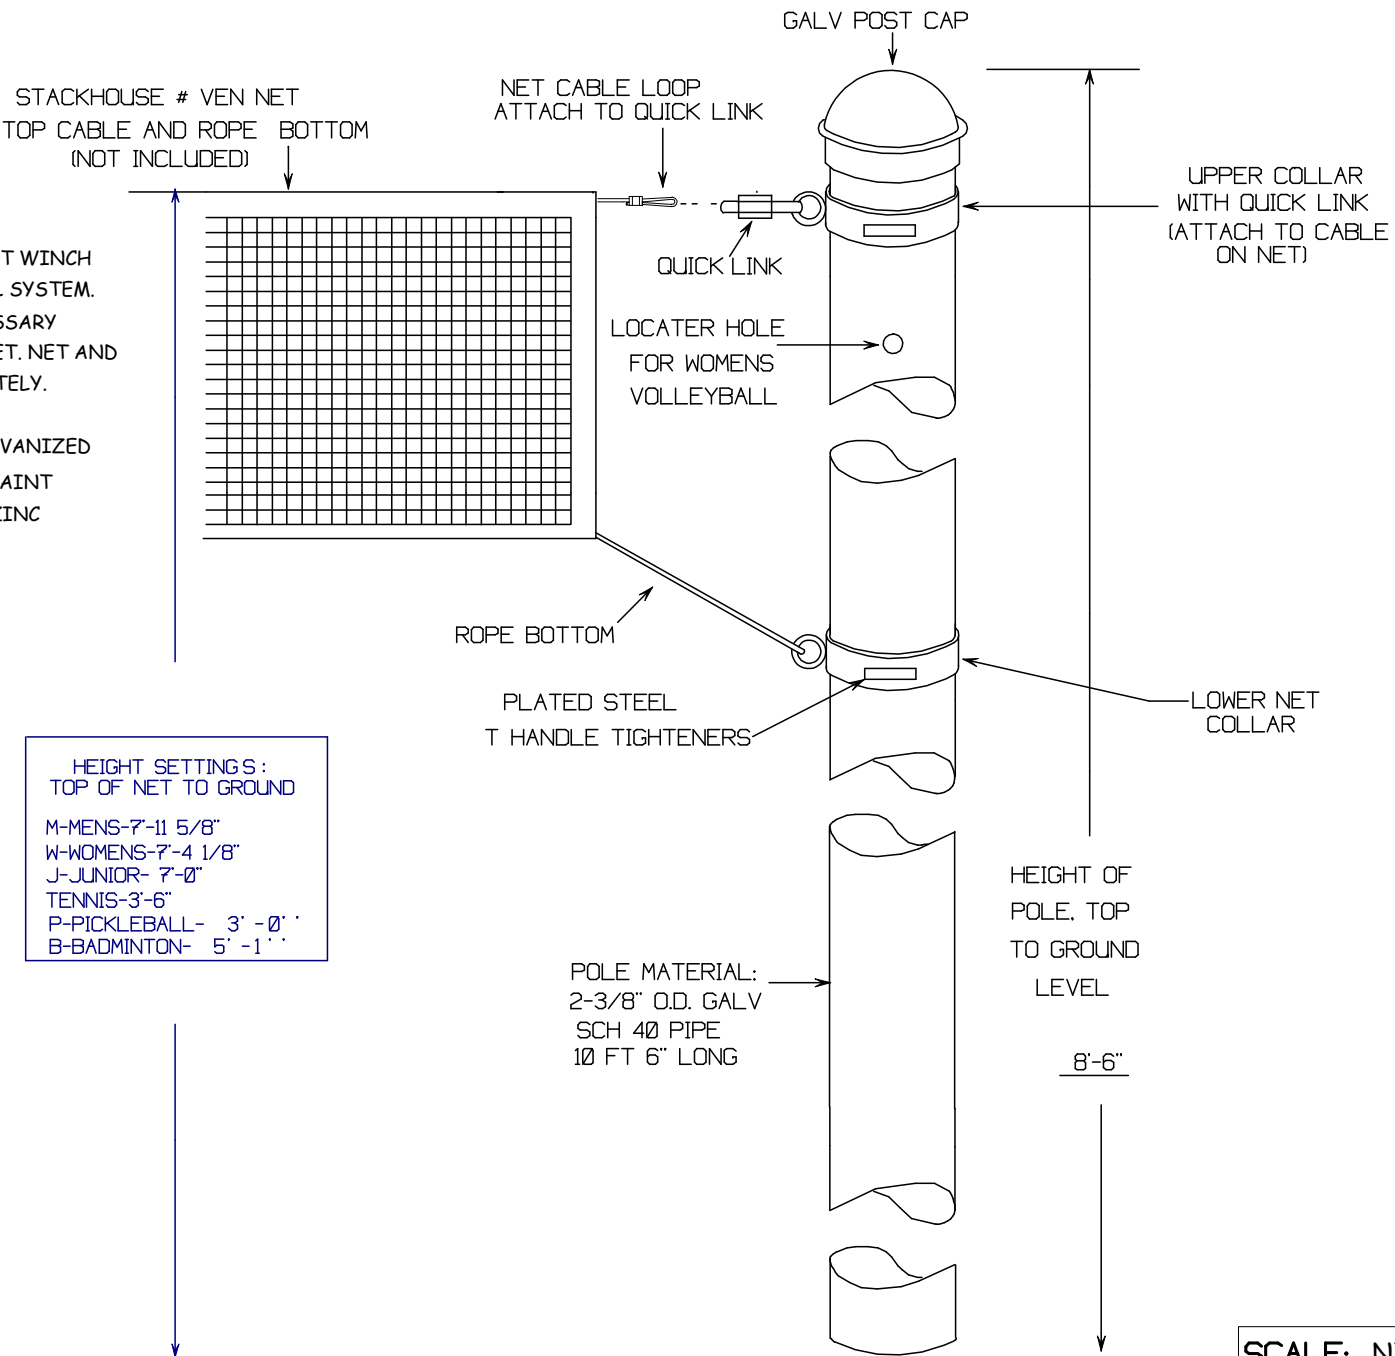

SPECIFICATIONS:

VODE- END STANDARD WITHOUT WINCH FOR THE OUTDOOR VOLLEYBALL SYSTEM. INCLUDES POLE AND ALL NECESSARY POLE HARDWARE TO MOUNT NET. NET AND GROUND SLEEVE SOLD SEPARATELY.

FINISH: POLES/W TOP CAP - GALVANIZED
 NET COLLARS: SILVER ENAMEL PAINT
 QUICK LINK: FACTORY BRIGHT ZINC

HEIGHT SETTINGS:
 TOP OF NET TO GROUND
 M-MENS-7'-11 5/8"
 W-WOMENS-7'-4 1/8"
 J-JUNIOR- 7'-0"
 TENNIS-3'-6"
 P-PICKLEBALL- 3'-0"
 B-BADMINTON- 5'-1"

www.stackhouseathletic.com

SCALE: NTS
DATE: 2-09
DRAWN BY: S.L.
DWG: VODE SPEC-09

Phone: (503) 363-1840 Toll Free: (800) 285-3604
 Fax: (503) 363-0511 www.stackhouseathletic.com

END STANDARD WITHOUT WINCH - FOR VODSVS	
SPECIFICATION DRAWING	
SHEET 1 of 1	PRODUCT CODE: VODE