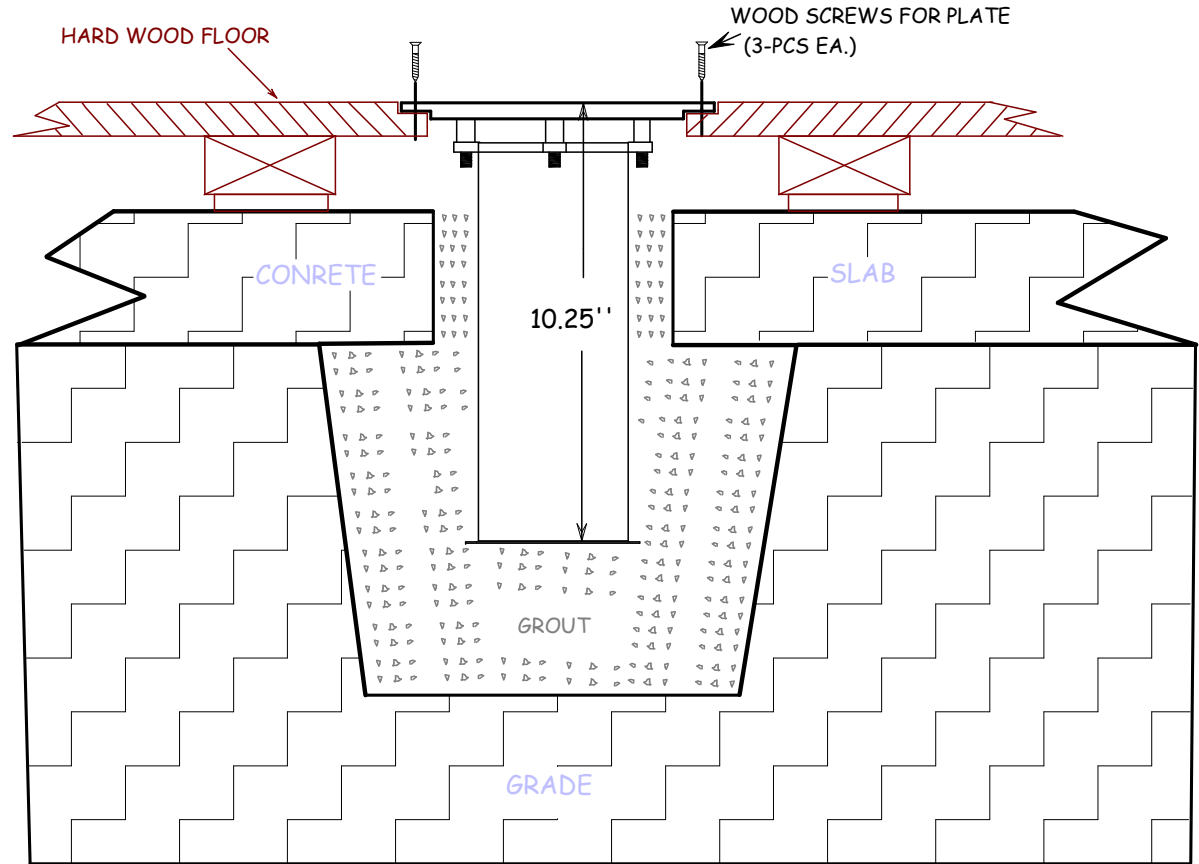

FLOOR SLEEVE AND PLATE SHOWN  
INSTALLED ON A WOOD FLOOR

www.stackhouseathletic.com

SCALE: NTS

**STACKHOUSE**  
athletic equipment

Phone: (503) 363-1840 Toll Free: (800) 285-3604  
Fax: (503) 363-0511 www.stackhouseathletic.com

3" I.D. FLOOR SLEEVE AND PLATE FOR VOLLEYBALL

DATE: 1-09

SPECIFICATION DRAWING

DRAWN BY: S.L.

SHEET 1 of 1

PRODUCT CODE: VTFC3S

DWG: VTFC3S SPEC-09