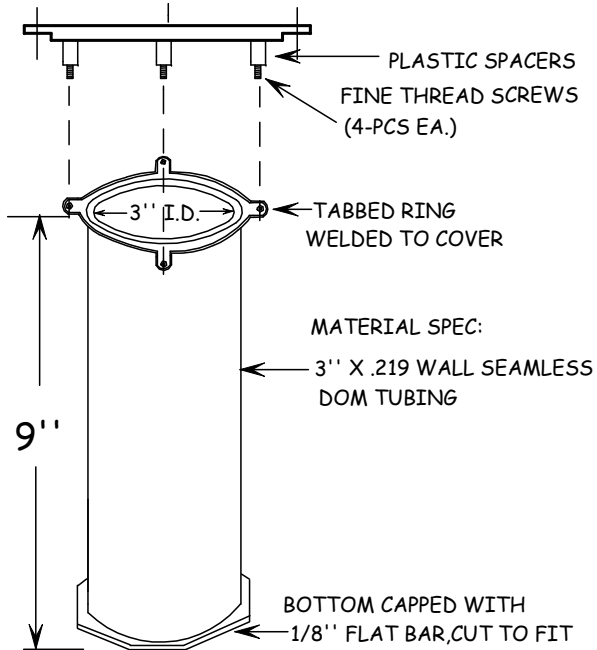

FLOOR SLEEVE AND PLATE SHOWN
INSTALLED ON A WOOD FLOOR

www.stackhouseathletic.com

SCALE: NTS

STACKHOUSE
athletic equipment

Phone: (503) 363-1840 Toll Free: (800) 285-3604
Fax: (503) 363-0511 www.stackhouseathletic.com

3" I.D. FLOOR SLEEVE AND PLATE FOR VOLLEYBALL

DATE: 1-09

SPECIFICATION DRAWING

DRAWN BY: S.L.

SHEET 1 of 1

PRODUCT CODE: VTFC3S

DWG: VTFC3S SPEC-09